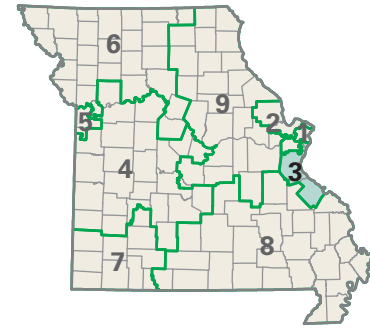

Congressional District 3

3 Congressional District
Jefferson County

Missouri (9 Districts)